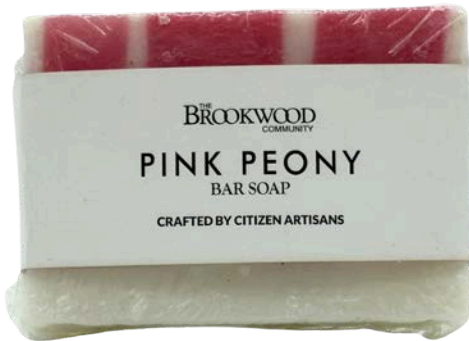

Mahogany Teak  
WSP \$16.05  
MSRP \$22.95  
Item # 2071041082

Volcano  
WSP \$13.97  
MSRP \$19.95  
Item # 2071041091

# Soaps

Brookwood One Bar  
WSP \$5.57  
MSRP \$7.95  
Item # 2171241201

Cashmere Bar  
WSP \$5.57  
MSRP \$7.95  
Item # 2171241203

Mahogany Teak Bar  
WSP \$5.57  
MSRP \$7.95  
Item # 2171241200

Peony Bar  
WSP \$5.57  
MSRP \$7.97  
Item # 2171241202

Volcano Bar  
WSP \$5.57  
MSRP \$7.95  
Item # 2171241204

Brookwood One Hand Pump  
WSP \$9.07  
MSRP \$12.95  
Item # 2171241603

Cashmere Hand Pump  
WSP \$9.07  
MSRP \$12.95  
Item # 2171241602

Mahogany Teak Hand Pump  
WSP \$9.07  
MSRP \$12.95  
Item # 2171241604